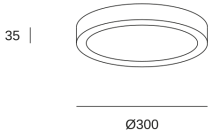

**Easy Round Surface
Ø300mm**

TC-0416-BLA

LedsC4 Team

Ceiling fixture IP23 Easy Round Surface Ø300mm LED 22W LED neutral-white 4000K ON-OFF White 1832lm

TECHNICAL FEATURES

Luminaire total power : 24W

Voltage / frequency : 100-240V/50-60Hz

Lens / reflector angle : HORIZONTAL 109°

Structure material : Aluminium

Structure finish : White

Diffuser material : Acrylic

Diffuser finish : Opal

LUMINOTECHNIC FEATURES

CRI: 80

MacAdam steps: 3