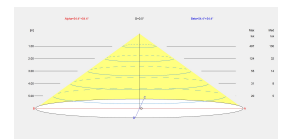

LOGISTICS

Net weight (kg): 0.7

Packaged weight (kg): 0.89

Packaging: 310mm x 310mm x 45mm