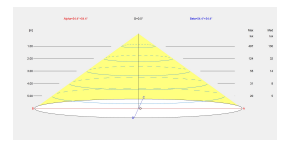

LOGISTICS

Net weight (kg): 0.7

Packaged weight (kg): 0.89

Packaging: 310mm x 310mm x 45mm