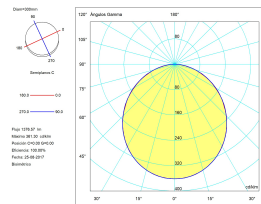

LOGISTICS

Net weight (kg): 0.7

Packaged weight (kg): 0.89

Packaging: 310mm x 310mm x 45mm