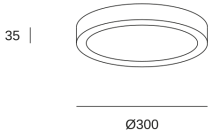

**Easy Round Surface
Ø300mm**

TC-0415-BLA

LedsC4 Team

Ceiling fixture IP23 Easy Round Surface Ø300mm LED 22W LED warm-white 3000K ON-OFF White 1755lm

TECHNICAL FEATURES

Luminaire total power : 24W

Voltage / frequency : 100-240V/50-60Hz

Lens / reflector angle : HORIZONTAL 109°

Structure material : Aluminium

Structure finish : White

Diffuser material : Acrylic

Diffuser finish : Opal

LUMINOTECHNIC FEATURES

CRI: 80

MacAdam steps: 3