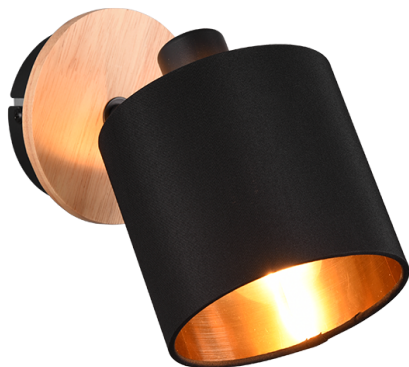

Spot

TOMMY – R81331030

excl. 1x E14 · max. 28W

- Wall- & ceiling mounting
- IP20
- Lamp(s) not included

Material construction

Metal · Wood coloured
Fabric · black-gold
Fabric · Gold

Product dimensions

Width: 12cm
Height: 18cm
Weight: 0,365kg

Height: 14,5cm

Depth: 12,5cm

Weight: 0,450kg