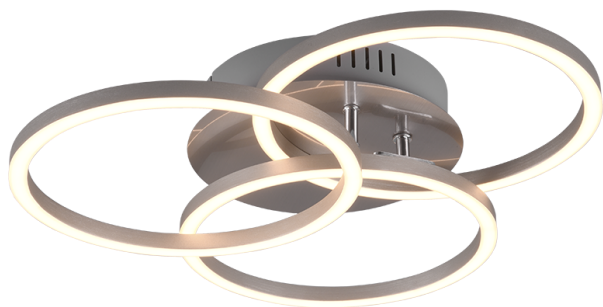

Ceiling lamp

## CIRCLE – R62823107

incl. 1x SMD LED, 27W · 1x 3100lm, 2700 – 6000K

- Remote control
- Integrated dimmer
- Light color infinitely variable
- Night light
- Ceiling mounting
- Not suitable for external dimmer
- IP20
- Tilttable

### Material construction

Metal · Nickel mat

### Product dimensions

Width: 43cm  
Height: 9cm  
Weight: 1,27kg