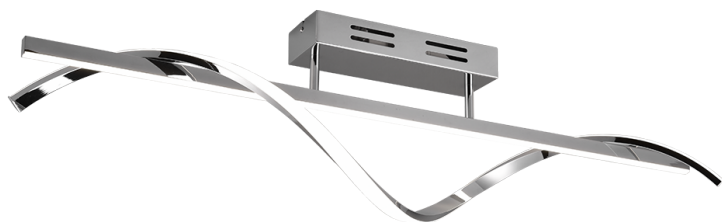

Ceiling lamp

ISABEL – R62201106

incl. 1x SMD, 26W · 1x 3000lm, 4000K

- Dimmable via switch
- Ceiling mounting
- IP20
- 4000K

Material construction

Metal - Chrome

Product dimensions

Width: 100cm
Height: 25cm
Depth: 18cm
Weight: 1,3kg

Technical data

Light source: SMD – LED (integrated)
Watt: 26W
Lumen: 1x 3000lm
Kelvin: 4000K
Color rendering (CRI): > 80 CRI
Lifetime: 30000H
Switching cycles: 15000x ON/OFF

Support & Download Links

[Manual](#)
[Drawing](#)
[Safety notes](#)
[Warranty Statement](#)

operating voltage: 230V ~ 50Hz
Protection grade: 1
IP classification: IP20

Dealer information

EAN Code: 4017807561371
Customs number: 94051190900

Packaging dimensions & weight

Quantities: 1
Width: 28cm
Height: 105,5cm
Depth: 21cm
Weight: 2,6kg