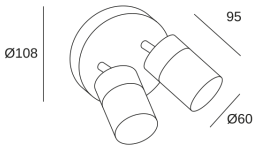

**PIXA**

**PX-0523-NEG**

Wall fixture IP44 PIXA GU10 16 Black

**TECHNICAL FEATURES**

IP44 IK06   90°  350° 

Luminaire total power : 16W

Voltage / frequency : 100-240V/50-60Hz

Structure material : Stainless steel AISI202

Warranty : 3 Years

Structure finish : Black

Resistant to marine environments : Yes

Diffuser material : Glass

Easily recyclable luminaire

Diffuser finish : Transparent

Max. size of light bulb : 60/50 mm

Recommended light bulb : GU10

**LUMINOTECHNIC FEATURES**

Lampholder	Quantity	Light source power (W)
GU10	2	Max. power 8W

**LOGISTICS**

Net weight (kg): 0.68

Packaged weight (kg): 0.82

Packaging: 240mm x 145mm x 105mm

6 Un