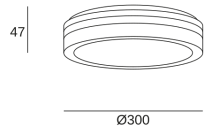

SCAL

PX-0512-BLA

Ceiling fixture IP54 SCAL LED 22W SW 3000-4000-6000K ON-OFF White 2791lm

TECHNICAL FEATURES

IP54 IK10

Luminaire total power : 23.1W

Real lumens : 2791 (4000K)

Nominal lumens : 3360

Real lm/W : 121

Correlated Colour Temperature (CCT) : SW
3000-4000-6000K

Structure material : Polypropylene

Structure finish : White

Diffuser material : Polypropylene

Diffuser finish : Tinted

Voltage / frequency : 220-240V/50-60Hz