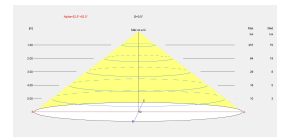

LUMINOTECHNIC FEATURES

CRI: 80

MacAdam steps: 3

Photobiological risk: RG0

Lampholder	Quantity	Light source power (W)
LED	1	6.3W