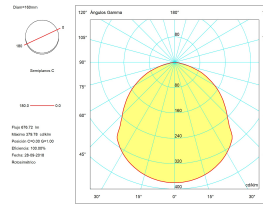

CRI: 80

MacAdam steps: 3

Photobiological risk: RG0

Lampholder	Quantity	Light source power (W)
LED	1	6.3W

LOGISTICS

Net weight (kg): 0.29

Packaged weight (kg): 0.37