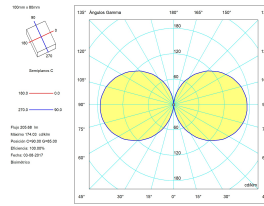

LUMINOTECHNIC FEATURES

Lampholder	Quantity	Light source power (W)
E27	1	Max. power 15W

LOGISTICS

Net weight (kg): 0.56

Packaged weight (kg): 0.7

Packaging: 240mm x 95mm x 105mm