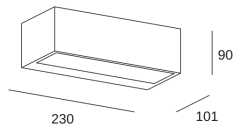

Ara Big

PX-0375-ANT

Wall fixture IP65 Ara Big E27 15 Urban grey

TECHNICAL FEATURES

IP65 IK06

Luminaire total power : 15W

Structure material : Polycarbonate + ABS

Structure finish : Urban grey

Diffuser material : Polycarbonate

Diffuser finish : Opal

Max. size of light bulb : 90/45 mm

Recommended light bulb : E27

Voltage / frequency : 100-240V/50-60Hz

Warranty : 5 Years

Resistant to marine environments : Yes

LUMINOTECHNIC FEATURES

Lampholder	Quantity	Light source power (W)
E27	1	Max. power 15W

LOGISTICS

Net weight (kg): 0.56

Packaged weight (kg): 0.7

Packaging: 240mm x 95mm x 105mm