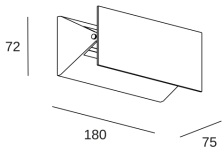

Shape

PX-0359-BLA

Wall fixture IP44 Shape LED 6.3 LED warm-white 3000K ON-OFF White 648

TECHNICAL FEATURES

Luminaire total power : 6.3W

Real lumens : 114

Nominal lumens : 648

Real lm/W : 18