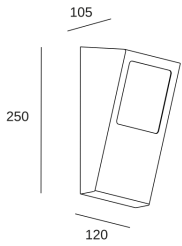

NIKA

LedsC4 Team

PX-0203-NEG

Wall fixture IP44 NIKA E27 15 Black

TECHNICAL FEATURES

IP44

Luminaire total power : 15W

Structure material : Steel

LUMINOTECHNIC FEATURES

Lampholder	Quantity	Light source power (W)
E27	1	Max. power 15W

LOGISTICS

Net weight (kg): 0.6

Packaged weight (kg): 1

Packaging: 130mm x 110mm x 250mm