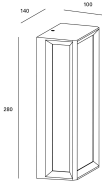

Thomas

PX-0148-ANT

Wall fixture IP44 Thomas E27 15 Urban grey

TECHNICAL FEATURES

IP44 IK10

Luminaire total power : 15W

Structure material : Aluminium, Polypropylene

Structure finish : Urban grey

Diffuser material : Polycarbonate

Diffuser finish : Opal white

Max. size of light bulb : /50 mm

Recommended light bulb : E27

Voltage / frequency : 100-240V/50-60Hz

Warranty : 5 Years

Resistant to marine environments : No

LUMINOTECHNIC FEATURES

Lampholder	Quantity	Light source power (W)
E27	1	Max. power 15W

LOGISTICS

Net weight (kg): 1.4

Packaged weight (kg): 1.58

Packaging: 230mm x 135mm x 95mm

71-9886-00-CL

Structure material:
Dimensions: NA x NA x NA
Net weight (kg): 0.11

71-9886-00-CM

Structure material:
Dimensions: NA x NA x NA
Net weight (kg): 0.11