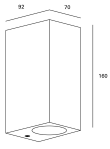

Kubo Double Emission PX-0141-NEG

LedsC4 Team

Wall fixture IP44 Kubo Double Emission GU10 16 Black

TECHNICAL FEATURES

IP44 IK10

Luminaire total power : 16W

Structure material : Polycarbonate + ABS

Structure finish : Black

Diffuser material : Polycarbonate

Diffuser finish : Transparent

Max. size of light bulb : 55/50 mm

Recommended light bulb : GU10

Voltage / frequency : 100-240V/50-60Hz

Warranty : 5 Years

Resistant to marine environments : Yes

LUMINOTECHNIC FEATURES

Lampholder	Quantity	Light source power (W)
GU10	2	Max. power 8W

LOGISTICS

Net weight (kg): 0.29

Packaged weight (kg): 0.36

Packaging: 80mm x 170mm x 100mm