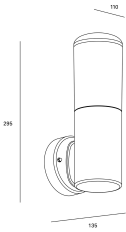

**Indoo**

LedsC4 Team

**PX-0133-NEG**

Wall fixture IP44 Indoo E27 15 Black

**TECHNICAL FEATURES**

IP44 IK10

Luminaire total power : 15W

Structure material : Polycarbonate

Structure finish : Black

Diffuser material : Polycarbonate

Diffuser finish : Opal white

Max. size of light bulb : 120/65 mm

Recommended light bulb : E27

Voltage / frequency : 100-240V/50-60Hz

Warranty : 5 Years

Resistant to marine environments : Yes

**LUMINOTECHNIC FEATURES**

Lampholder	Quantity	Light source power (W)
E27	1	Max. power 15W

**LOGISTICS**

Net weight (kg): 0.67

Packaged weight (kg): 0.87

Packaging: 320mm x 160mm x 140mm