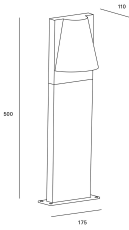

Kala 500mm

Francesc Vilaró

PX-0102-ANT

Bollard IP44 Kala 500mm GU10 8 Urban grey

TECHNICAL FEATURES

IP44

Luminaire total power : 8W

Structure material : Aluminium

Structure finish : Urban grey

Diffuser material : Glass

Diffuser finish : Semitransparent

Max. size of light bulb : 55/ø50 mm

Recommended light bulb : GU10

Voltage / frequency : 100-240V/50-60Hz

Warranty : 5 Years

Resistant to marine environments : No

Easily recyclable luminaire

LUMINOTECHNIC FEATURES

Lampholder	Quantity	Light source power (W)
GU10	1	Max. power 8W

LOGISTICS

Net weight (kg): 1.44

Packaged weight (kg): 1.78

Packaging: 540mm x 130mm x 185mm