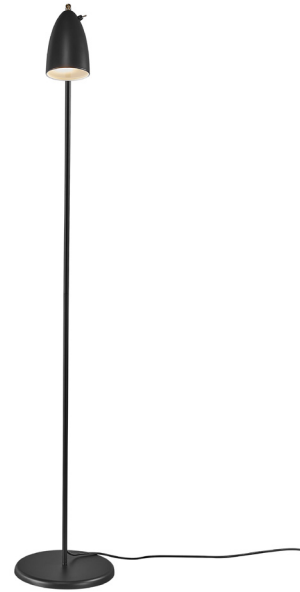

design<sup>®</sup>  
for the  
people

nordlux<sup>®</sup>

Nexus

Height (cm): 140.8  
Shade diameter (cm): 10  
Tube diameter (cm): 12.7  
Tilt angle: 90°

## Nexus

Item number: 2020644003 Black

EAN: 5704924002410

Packaging unit 2

Material: Metal/Plastic

IP20, Class 2 (Double isolated), 230V

Cord: 250 cm, Black textile cable

GU10, Max. 6W, Light source not included

Area: Indoor

NEXUS is an exciting series that epitomises Nordic cool. The details tell the story of a light with an opulent design, for example, the toggle switch in the best retro style, and the elegant rotatable joint in solid brass. Design by Bønnelycke MDD.