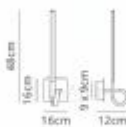

LINE DRAWING

M6138

CINTO Registered design

ENERGY LABEL

Inspired Lighting Ltd. are continually developing and improving their products. Technical specifications subject to change without prior notice.