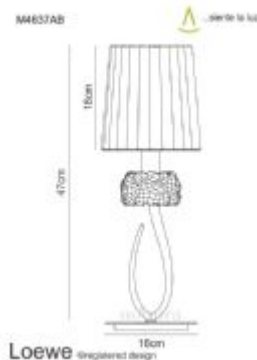

M4637AB/SB

Loewe AB

Loewe Table Lamp 1 Light E14 Small, Antique Brass With Soft Bronze Shade

LINE DRAWING

ENERGY LABEL

DATA SHEET

MARKETING INFORMATION

Barcode	5055498617105
Brief Description	Loewe AB 47cm 1 Light Table Lamp
Catalogue Description	1 Light Small Table Lamp

PHYSICAL CHARACTERISTICS

Colour Finish	Antique Brass
---------------	---------------

MECHANICAL SPECIFICATION

Item Nett Weight (kg)	1.4kg
Diameter (mm)	160mm
Height (mm)	470mm
Materials Used	Iron, Organza, Glass