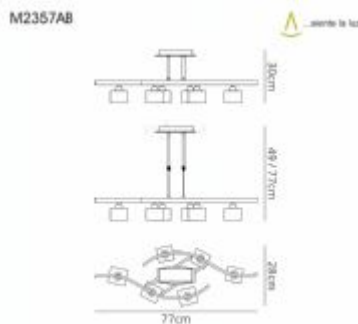

LINE DRAWING