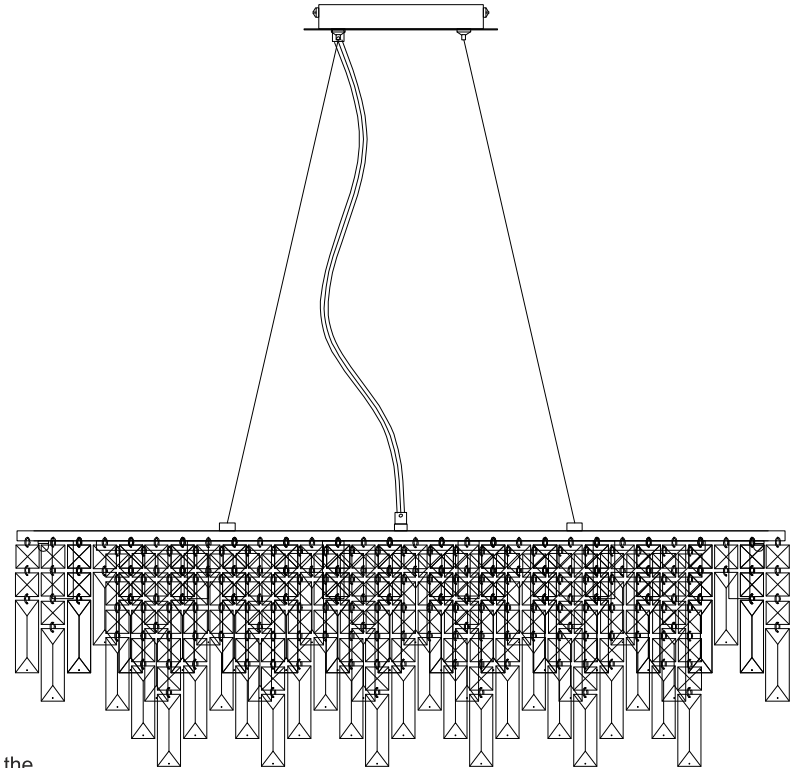

INSTALLATION INSTRUCTIONS

(ILLUSTRATIONS ARE FOR GUIDANCE PURPOSES ONLY.
ACTUAL PRODUCT MAY DIFFER FROM THE IMAGES SHOWN)

- (1) Prior to installation carefully unpack and check all the components and accessories are as per details enclosed.
- (2) These instructions should be used in conjunction with the installation guidelines included.

diyasa®

LIST OF COMPONENTS

Crystal Accessories

Crystal Strand A	18 Pcs	
Crystal Strand B	44 Pcs	
Crystal Strand C	40 Pcs	
Crystal Strand D	28 Pcs	
Crystal Strand E	14 Pcs	

Installation Pack

White Gloves	2 Pcs	
Installation Instructions	2 Pages	
Installation Guidelines	2 Pages	
Fixing Screw and Plugs	4 Sets	