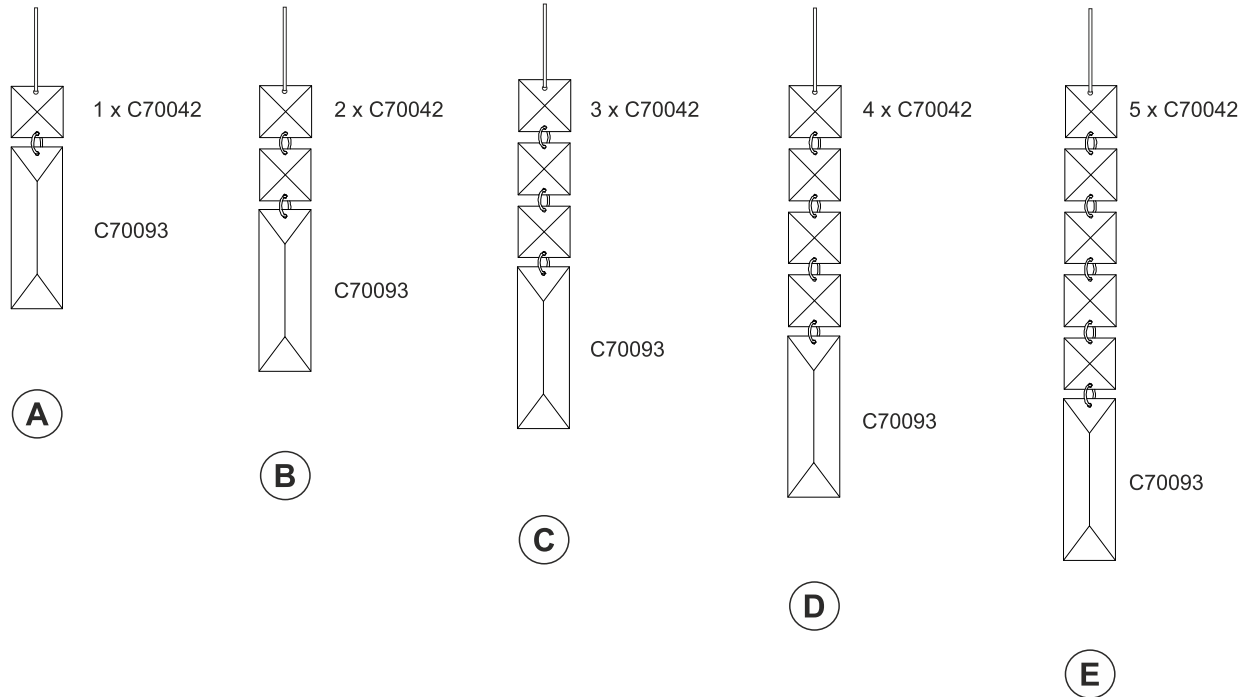

diyasa®

LIST OF COMPONENTS

Crystal Accessories

Crystal Strand A	18 Pcs	
Crystal Strand B	44 Pcs	
Crystal Strand C	40 Pcs	
Crystal Strand D	28 Pcs	
Crystal Strand E	14 Pcs	

Installation Pack

White Gloves	2 Pcs	
Installation Instructions	2 Pages	
Installation Guidelines	2 Pages	
Fixing Screw and Plugs	4 Sets	