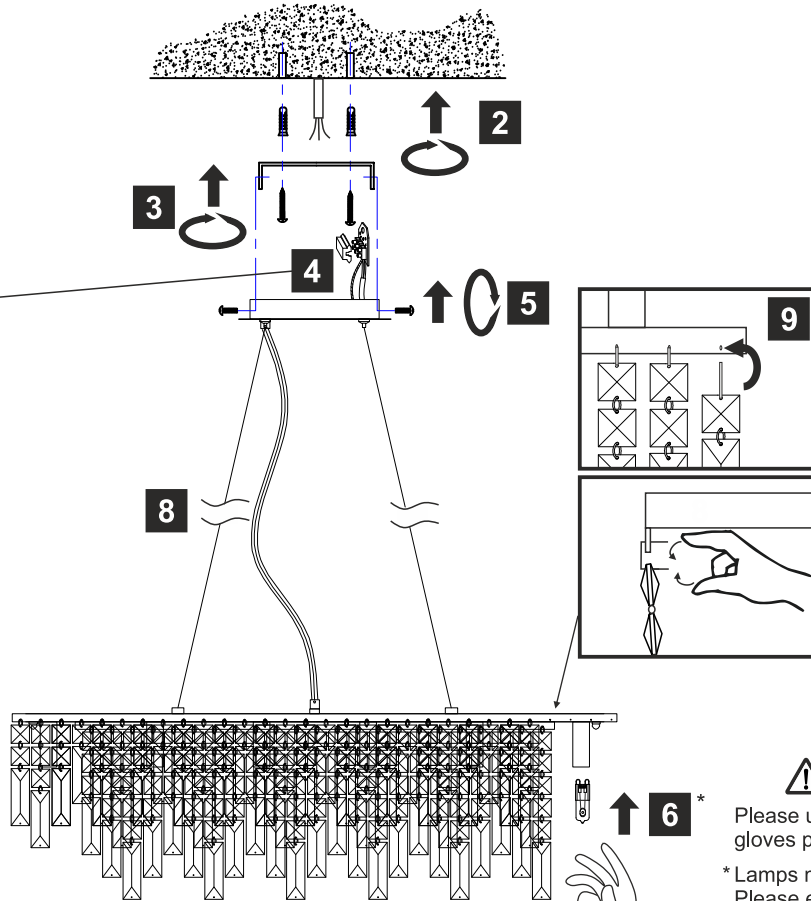

INSTALLATION INSTRUCTIONS

(ILLUSTRATIONS ARE FOR GUIDANCE PURPOSES ONLY.
ACTUAL PRODUCT MAY DIFFER FROM THE IMAGES SHOWN)

- (1) Prior to installation carefully unpack and check all the components and accessories are as per details enclosed.
- (2) These instructions should be used in conjunction with the installation guidelines included.

Please use the gloves provided.

* Lamps may not be included.
Please ensure maximum wattage is not exceeded.

Voltage: 230V - 50/60Hz
Lampholder: G9
Lamps: 6 x 33W Max

COMPATIBLE

WITH SUITABLE DIMMER/LAMP

Maddison IL30255 / IL31715

diyasa®

LIST OF COMPONENTS

Crystal Accessories

Crystal Strand A	18 Pcs	
Crystal Strand B	44 Pcs	
Crystal Strand C	40 Pcs	
Crystal Strand D	28 Pcs	
Crystal Strand E	14 Pcs	

Installation Pack

White Gloves	2 Pcs	
Installation Instructions	2 Pages	
Installation Guidelines	2 Pages	
Fixing Screw and Plugs	4 Sets	