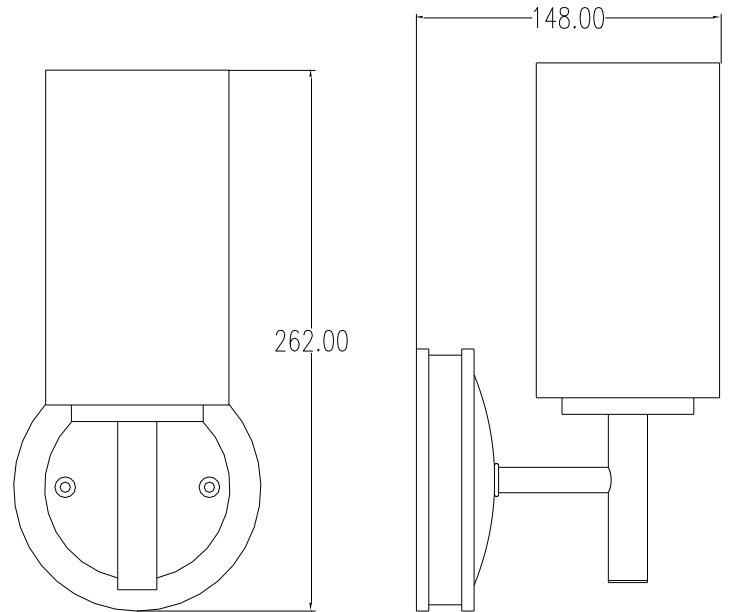

RANGE: HINKLEY
STYLE: COLLIER 1LT WALL LIGHT

1. Item Code	HK/COLLIER I	23. Minimum Drop	n/a
2. Drawing No.	HK3380HB REV-D	24. Maximum Drop	n/a
3. EAN/Barcode	-	25. Adjustable?	No
4. Tested?	No	26. Shade/Glass Material	Clear Seeded glass
5. Final Sign-off Sample Done?	No	27. Shade Width (mm)	n/a
6. Category	Indoor	28. Shade Height (mm)	n/a
7. Type	Wall Light	29. Shade Depth (mm)	n/a
8. Finish	Heritage Brass	30. Size of Back-Plate/Ceiling Rose (mm)	127
9. IP Rating	n/a	31. Main Material	Mild Steel
10. Class	I	32. Power Cable Colour	Black
11. Voltage	240V	33. Power Cable Length (mm)	200
12. Wattage (1)	100	34. Chain Length (mm)	n/a
13. Wattage (2)	n/a	35. Rod Length (mm)	n/a
14. Lamp Holder Type (1)	E27	36. PIR	No
15. Lamp Holder Type (2)	n/a	37. Switch Type and location	n/a
16. No. of Lamps	1	38. Connection Method	Terminal Connection
17. Lamp Supplied	None	39. Plug Type	n/a
18. Dimmable?	Depends On Lamp	40. Plug Colour	n/a
19. Lumen Output	Depends On Lamp	41. Product Weight (kg)	0.75
20. Overall Width/Diameter (mm)	127	42. Carton Dimensions (mm)	-
21. Overall Height (mm)	262	43. Carton Weight (kg)	1.1
22. Overall Depth (mm)	148	44. Notes	Can only be used facing up/as shown