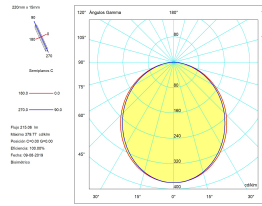

Photobiological risk: RG1

Lampholder	Quantity	Light source power (W)
LED	1	6.4W

**LOGISTICS**

Net weight (kg): 0.35

Packaged weight (kg): 0.52

Packaging: 125mm x 80mm x 70mm