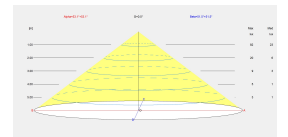

LOGISTICS

Net weight (kg): 0.35

Packaged weight (kg): 0.52

Packaging: 125mm x 80mm x 70mm