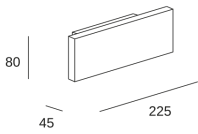

LUMINOTECHNIC FEATURES

CRI: 80

MacAdam steps: 3

Photobiological risk: RG1

Lampholder	Quantity	Light source power (W)
LED	1	6.4W