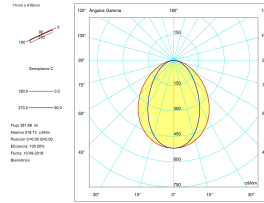

| Lampholder | Quantity | Light source power (W) |
|------------|----------|------------------------|
| LED | 1 | 5W |

LOGISTICS

Net weight (kg): 0.86

Packaged weight (kg): 1.2