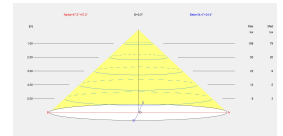

LOGISTICS

Net weight (kg): 0.86

Packaged weight (kg): 1.2