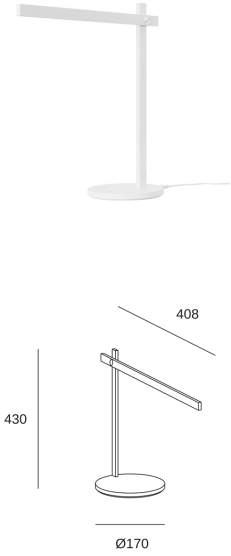

Touch

DE-0477-BLA

Table lamp Touch LED 6.4 TW 3000K-6500K ON-OFF White 680.00

TECHNICAL FEATURES

Luminaire total power : 6.4W

Real lumens : 382

Nominal lumens : 680

Real lm/W : 60

Correlated Colour Temperature (CCT) : TW
3000K-6500K

Structure material : Aluminium

Structure finish : White

Diffuser material : Polycarbonate

Diffuser finish : Tinted

Voltage / frequency : 100-240V/50-60Hz