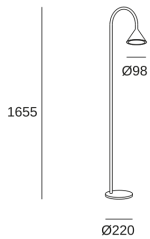

Ding

DE-0272-BLA

Floor lamp IP20 Ding LED 6.6 LED warm-white 3000K ON-OFF White 520.00

TECHNICAL FEATURES

Luminaire total power : 6.6W

Real lumens : 326

Nominal lumens : 520

Real lm/W : 49

Correlated Colour Temperature (CCT) : LED warm-white 3000K

Lens / reflector angle : FLOOD 79°

Structure material : Aluminium, Steel

Structure finish : White

Diffuser material : Polycarbonate

Diffuser finish : Opal

Photobiological risk: RG0

Lampholder	Quantity	Light source power (W)
LED	1	4.8W

LOGISTICS

Net weight (kg): 2.24

Packaged weight (kg): 2.75

Packaging: 235mm x 105mm x 510mm