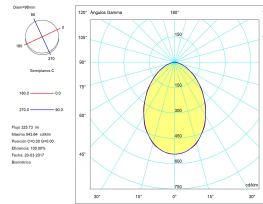

LOGISTICS

Net weight (kg): 2.24

Packaged weight (kg): 2.75

Packaging: 235mm x 105mm x 510mm