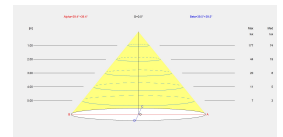

LOGISTICS

Net weight (kg): 2.24

Packaged weight (kg): 2.75

Packaging: 235mm x 105mm x 510mm