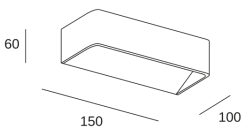

TECHNICAL FEATURES

Luminaire total power : 5.8W

Real lumens : 399

Nominal lumens : 530

Real lm/W : 69

Correlated Colour Temperature (CCT) : LED warm-white 3000K

Lens / reflector angle : HORIZONTAL 138°

UGR : <=16

Structure material : Aluminium

Structure finish : White

Voltage / frequency : 100-240V/50-60Hz

Dimming protocol : ON-OFF

Power Factor : 0.90

Useful life : 36.000h L70B30

Warranty : 5 Years

Easily recyclable luminaire

LUMINOTECHNIC FEATURES

CRI: 80

MacAdam steps: 3

Photobiological risk: RG0

UGR

UGR crosswise: 15.3

UGR lengthwise: 4.4