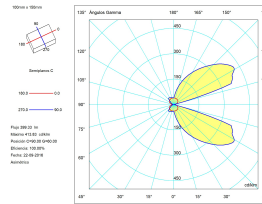

Photobiological risk: RG0

UGR

UGR crosswise: 15.3

UGR lengthwise: 4.4

Lampholder	Quantity	Light source power (W)
LED	1	4.7W

LOGISTICS

Net weight (kg): 0.51

Packaged weight (kg): 0.61