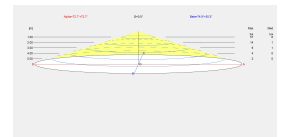

Photobiological risk: RG0

UGR

UGR crosswise: 15.3

UGR lengthwise: 4.4

Lampholder	Quantity	Light source power (W)
LED	1	4.7W

LOGISTICS

Net weight (kg): 0.51

Packaged weight (kg): 0.61