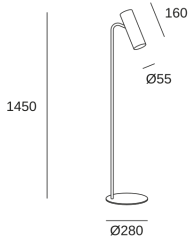

MEDS

DE-0135-NEG

Floor lamp IP20 MEDS GU10 8 Black

TECHNICAL FEATURES

Luminaire total power : 8W
 Structure material : Aluminium
 Structure finish : Black
 Recommended light bulb : GU10

Voltage / frequency : 100-240V/50-60Hz
 Power Factor : NULL
 Warranty : 3 Years
 Easily recyclable luminaire

LUMINOTECHNIC FEATURES

Lampholder	Quantity	Light source power (W)
GU10	1	Max. power 8W

LOGISTICS

Net weight (kg): 2.31

Packaged weight (kg): 2.75