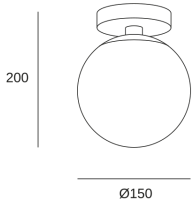

GIRO 2

DE-0127-NEG

Ceiling fixture IP44 GIRO 2 E14 9W Black

TECHNICAL FEATURES

IP44

Luminaire total power : 9W

Structure material : Steel

Structure finish : Black

Diffuser material : Glass

Diffuser finish : OPAL

Max. size of light bulb : 100/47 mm

Recommended light bulb : E14

Voltage / frequency : 100-240V/50-60Hz

Warranty : 3 Years

Easily recyclable luminaire

LUMINOTECHNIC FEATURES

Luminance C0°G65°: 1550,64045

Luminance C90°G65°: 1550,64045

Lampholder	Quantity	Light source power (W)
E14	1	Max. power 9W

LOGISTICS

Net weight (kg): 0.57

Packaged weight (kg): 0.83

Packaging: 170mm x 170mm x 205mm