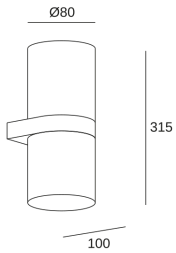

METÀ

DE-0125-NEG

Wall fixture IP44 METÀ E14 18 Black

TECHNICAL FEATURES

IP44

Luminaire total power : 18W

Structure material : Aluminium

Structure finish : Black

Lampholder	Quantity	Light source power (W)
E14	2	Max. power 9W

LOGISTICS

Net weight (kg): 0.74

Packaged weight (kg): 0.95

Packaging: 205mm x 140mm x 220mm