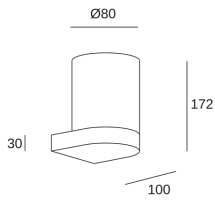

**METÀ**

**DE-0124-NEG**

Wall fixture IP44 METÀ E14 9 Black

**TECHNICAL FEATURES**

Luminaire total power : 9W  
 Structure material : Aluminium  
 Structure finish : Black  
 Diffuser material : Glass  
 Diffuser finish : Opal white  
 Recommended light bulb : E14

Voltage / frequency : 100-240V/50-60Hz  
 Power Factor : NULL  
 Warranty : 3 Years  
 Easily recyclable luminaire

**LUMINOTECHNIC FEATURES**

Lampholder	Quantity	Light source power (W)
E14	1	Max. power 9W

**LOGISTICS**

Net weight (kg): 0.49  
 Packaged weight (kg): 0.81  
 Packaging: 165mm x 140mm x 205mm