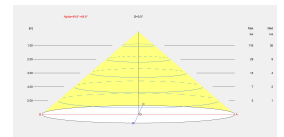

LOGISTICS

Net weight (kg): 0.3

Packaged weight (kg): 0.44

Packaging: 120mm x 110mm x 90mm