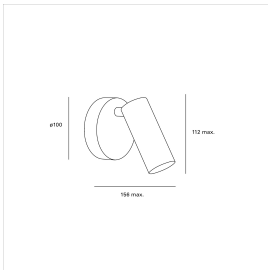

LUMINOTECHNIC FEATURES

CRI: 80

MacAdam steps: 3

Photobiological risk: RG0

Lampholder	Quantity	Light source power (W)
LED	1	3.7W