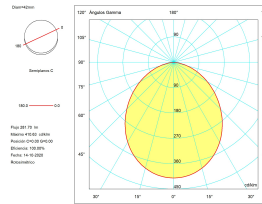

LOGISTICS

Net weight (kg): 0.3

Packaged weight (kg): 0.44

Packaging: 120mm x 110mm x 90mm