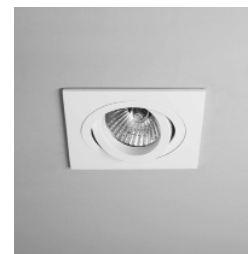

GENERAL

LOCATION:	Interior
CLASS:	CE (Class I)
IP RATING:	IP20
BATHROOM ZONE:	Zone 3
DRIVER REQUIRED:	No
INSTALLATION ORIENTATION:	Ceiling Mount
MAIN MATERIAL:	Metal - Mild Steel
DIMENSIONS (mm):	H: 92 W: 92 D: 85
CUT OUT HOLE (mm):	Ø: 79
RECESS DEPTH (mm):	150
FIRE RATING:	-
CABLE LENGTH (mm):	-
GROSS WEIGHT (kg):	0.22

LAMP

LIGHT SOURCE:	GU10
WATTAGE:	50W
LAMP INCLUDED:	No
MAXIMUM LAMP LENGTH (mm):	To Be Advised
LUMINOUS FLUX (lm):	Lamp Dependent
COLOUR TEMP (K):	Lamp Dependent
CRI (Ra):	Lamp Dependent
MACADAM ELLIPSE:	Lamp Dependent
TILT ADJUSTABLE ANGLE (°):	30
ROTATION ADJUSTABLE ANGLE (°):	355
LIFETIME (hrs):	Lamp Dependent
BEAM ANGLE (°):	Lamp Dependent

ELECTRICAL

SWITCHED:	No
DIMMABLE:	Yes
DIMMING METHOD:	Lamp Dependent
SUPPLY FREQUENCY (Hz):	-
DRIVER/BALLAST VOLTAGE (V):	-
DRIVER LIFETIME (hrs):	-
EFFICACY (lm/W):	Lamp Dependent

ADDITIONAL INFORMATION:

SHADE INCLUDED:	-
SHADE/DIFFUSER MATERIAL:	-
SHADE/DIFFUSER FINISH	-
F MARK:	Not suitable for mounting on flammable material

TO MAINTAIN THIS PRODUCT TO ITS BEST CONDITION, PLEASE VIEW OUR CARE AND CLEANING GUIDE ON THE SUPPORT SECTION OF THE ASTRO WEBSITE.

Pour entretenir au mieux ce produit, veuillez consulter notre guide d'entretien et de nettoyage, dans la rubrique d'aide sur le site Web d'Astro.

Um dieses Produkt im besten Zustand zu erhalten, beachten Sie bitte unseren Leitfaden zu Pflege und Reinigung im Abschnitt „Support“ auf der Astro-Website.

Per mantenere questo prodotto nelle sue migliori condizioni, consultare la nostra guida per la manutenzione e la pulizia nella sezione dedicata all'assistenza del sito Web Astro.