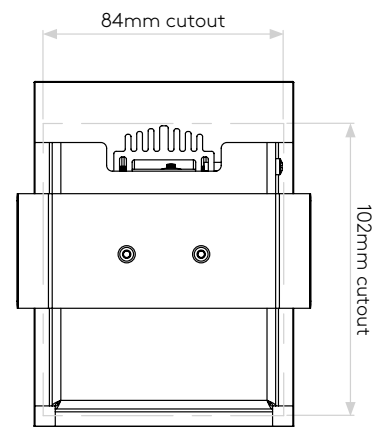

GENERAL

CLASS:	CE (Class 3)
IP RATING:	IP20
BATHROOM ZONE:	Zone 3
VOLTAGE:	Constant Current 700mA
INSTALLATION ORIENTATION:	Wall mount - vertical
MAIN MATERIAL:	Metal - Mild steel
DIMENSIONS:	H: 120mm W: 90mm D: 45mm
CUT OUT HOLE:	L: 102mm W: 84mm
RECESS DEPTH:	42mm
FIRE RATING:	Not applicable
CABLE LENGTH:	1000mm
GROSS WEIGHT:	0.50Kg

LAMP

LIGHT SOURCE:	HIGH POWER LED
MAXIMUM WATTAGE:	2W
LAMP INCLUDED:	Yes (Integral)
MAXIMUM LAMP LENGTH:	Not applicable
LUMINOUS FLUX:	68lm
COLOUR TEMP:	2700K
CRI:	90
R9:	3.9
MACADAM ELLIPSE:	3-Step
TILT ADJUSTABLE ANGLE:	Not applicable
ROTATION ADJUSTABLE ANGLE:	Not applicable
AVERAGE LIFESPAN:	60,000hrs
L70:	>60,000hrs
BEAM ANGLE:	Not applicable

ADDITIONAL INFORMATION

SHADE INCLUDED	Not applicable
SHADE MATERIAL	Not applicable

PRODUCT ELEVATIONS

Please note that some dimensions may vary slightly due to manufacturing tolerances, this includes cable entry and fixing holes

Veuillez noter que certaines dimensions peuvent varier légèrement en raison des tolérances de fabrication, y compris l'entrée de câble et les trous de fixation.

Bitte beachten Sie, dass die Maße Fertigungstoleranzen unterliegen und daher in geringem Umfang von der angegebenen Größe abweichen können. Dies gilt auch für Kabeleingänge und Befestigungslöcher.