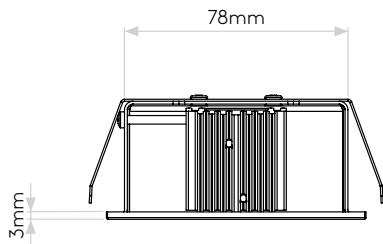

GENERAL

CLASS:	CE (Class 3)
IP RATING:	IP20
BATHROOM ZONE:	Zone 3
VOLTAGE:	Constant Current 700mA
INSTALLATION ORIENTATION:	Wall mount - vertical
MAIN MATERIAL:	Metal - Mild steel
DIMENSIONS:	H: 120mm W: 90mm D: 45mm
CUT OUT HOLE:	L: 102mm W: 84mm
RECESS DEPTH:	42mm
FIRE RATING:	Not applicable
CABLE LENGTH:	1000mm
GROSS WEIGHT:	0.50Kg

LAMP

LIGHT SOURCE:	HIGH POWER LED
MAXIMUM WATTAGE:	2W
LAMP INCLUDED:	Yes (Integral)
MAXIMUM LAMP LENGTH:	Not applicable
LUMINOUS FLUX:	68lm
COLOUR TEMP:	2700K
CRI:	90
R9:	3.9
MACADAM ELLIPSE:	3-Step
TILT ADJUSTABLE ANGLE:	Not applicable
ROTATION ADJUSTABLE ANGLE:	Not applicable
AVERAGE LIFESPAN:	60,000hrs
L70:	>60,000hrs
BEAM ANGLE:	Not applicable

ADDITIONAL INFORMATION

SHADE INCLUDED	Not applicable
SHADE MATERIAL	Not applicable

PRODUCT ELEVATIONS

Please note that some dimensions may vary slightly due to manufacturing tolerances, this includes cable entry and fixing holes

Veuillez noter que certaines dimensions peuvent varier légèrement en raison des tolérances de fabrication, y compris l'entrée de câble et les trous de fixation.

Bitte beachten Sie, dass die Maße Fertigungstoleranzen unterliegen und daher in geringem Umfang von der angegebenen Größe abweichen können. Dies gilt auch für Kabeleingänge und Befestigungslöcher.