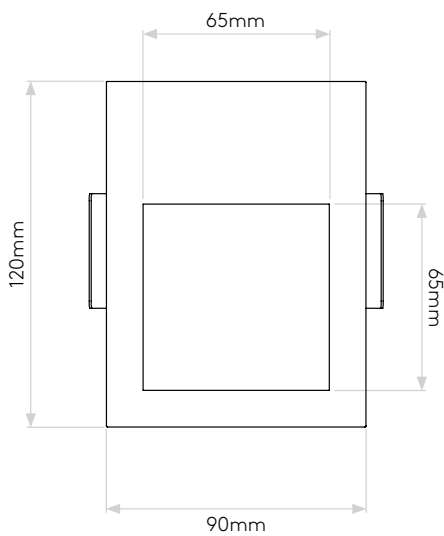

GENERAL

CLASS:	CE (Class 3)
IP RATING:	IP20
BATHROOM ZONE:	Zone 3
VOLTAGE:	Constant Current 700mA
INSTALLATION ORIENTATION:	Wall mount - vertical
MAIN MATERIAL:	Metal - Mild steel
DIMENSIONS:	H: 120mm W: 90mm D: 45mm
CUT OUT HOLE:	L: 102mm W: 84mm
RECESS DEPTH:	42mm
FIRE RATING:	Not applicable
CABLE LENGTH:	1000mm
GROSS WEIGHT:	0.50Kg

LAMP

LIGHT SOURCE:	HIGH POWER LED
MAXIMUM WATTAGE:	2W
LAMP INCLUDED:	Yes (Integral)
MAXIMUM LAMP LENGTH:	Not applicable
LUMINOUS FLUX:	68lm
COLOUR TEMP:	2700K
CRI:	90
R9:	3.9
MACADAM ELLIPSE:	3-Step
TILT ADJUSTABLE ANGLE:	Not applicable
ROTATION ADJUSTABLE ANGLE:	Not applicable
AVERAGE LIFESPAN:	60,000hrs
L70:	>60,000hrs
BEAM ANGLE:	Not applicable

ADDITIONAL INFORMATION

SHADE INCLUDED	Not applicable
SHADE MATERIAL	Not applicable

PRODUCT ELEVATIONS

Please note that some dimensions may vary slightly due to manufacturing tolerances, this includes cable entry and fixing holes

Veuillez noter que certaines dimensions peuvent varier légèrement en raison des tolérances de fabrication, y compris l'entrée de câble et les trous de fixation.

Bitte beachten Sie, dass die Maße Fertigungstoleranzen unterliegen und daher in geringem Umfang von der angegebenen Größe abweichen können. Dies gilt auch für Kabeleingänge und Befestigungslöcher.