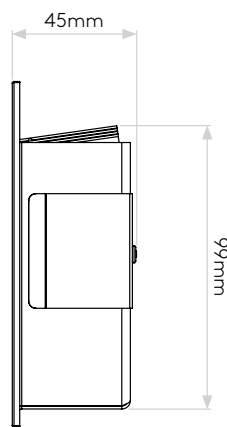

GENERAL

CLASS:	CE (Class 3)
IP RATING:	IP20
BATHROOM ZONE:	Zone 3
VOLTAGE:	Constant Current 700mA
INSTALLATION ORIENTATION:	Wall mount - vertical
MAIN MATERIAL:	Metal - Mild steel
DIMENSIONS:	H: 120mm W: 90mm D: 45mm
CUT OUT HOLE:	L: 102mm W: 84mm
RECESS DEPTH:	42mm
FIRE RATING:	Not applicable
CABLE LENGTH:	1000mm
GROSS WEIGHT:	0.50Kg

LAMP

LIGHT SOURCE:	HIGH POWER LED
MAXIMUM WATTAGE:	2W
LAMP INCLUDED:	Yes (Integral)
MAXIMUM LAMP LENGTH:	Not applicable
LUMINOUS FLUX:	68lm
COLOUR TEMP:	2700K
CRI:	90
R9:	3.9
MACADAM ELLIPSE:	3-Step
TILT ADJUSTABLE ANGLE:	Not applicable
ROTATION ADJUSTABLE ANGLE:	Not applicable
AVERAGE LIFESPAN:	60,000hrs
L70:	>60,000hrs
BEAM ANGLE:	Not applicable

ADDITIONAL INFORMATION

SHADE INCLUDED	Not applicable
SHADE MATERIAL	Not applicable

PRODUCT ELEVATIONS

Please note that some dimensions may vary slightly due to manufacturing tolerances, this includes cable entry and fixing holes

Veuillez noter que certaines dimensions peuvent varier légèrement en raison des tolérances de fabrication, y compris l'entrée de câble et les trous de fixation.

Bitte beachten Sie, dass die Maße Fertigungstoleranzen unterliegen und daher in geringem Umfang von der angegebenen Größe abweichen können. Dies gilt auch für Kabeleingänge und Befestigungslöcher.