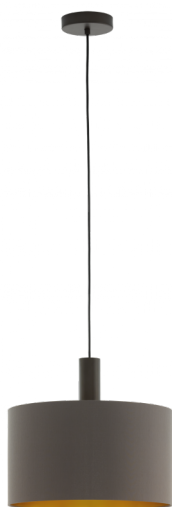

## General Information

|                 |                |
|-----------------|----------------|
| Material number | 97682          |
| Type            | pendant light  |
| Product segment | Indoor         |
| Theme           | fabric-conzept |

## Dimensions

|                          |               |
|--------------------------|---------------|
| Article Height (in mm)   | 1500          |
| Article Diameter (in mm) | 380           |
| Net Weight (in kg)       | 1.03 Kilogram |

## Material & Colour

|                      |                  |
|----------------------|------------------|
| Enclosure Material   | steel            |
| Enclosure Colour     | dark brown       |
| Glass/Shade Material | fabric           |
| Glass/Shade Colour   | cappuccino, gold |