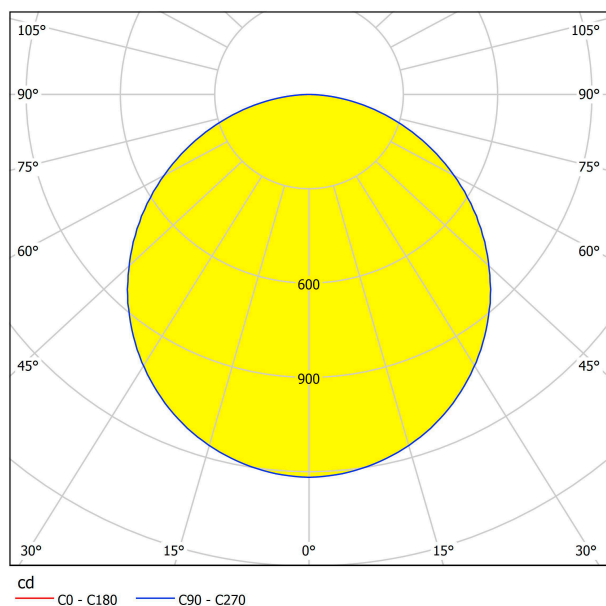

General Information

Material number	96151
Type	grid light
Product segment	Indoor
Theme	sonstige / nicht zuordenbar

Dimensions

Article Height (in mm)	11
Article Width (in mm)	300
Article Length (in mm)	1200
Net Weight (in kg)	2.16 Kilogram

Technical Information

Protection Degree	IP20
Protection Class	2
Mains Voltage	220-240V,50/60Hz
Dimmable	No
max. Wattage (1)	33W

Illuminant 1

Socket Type (1)	LED
Illuminant Type (1)	LED
Illuminant incl. (1)	Inclusive
Kelvin Complete	4000K
Light colour Complete	WHITE
Nominal Lifetime (in h)	25000
Switching Cycles	15000
Energy efficiency class (EEI)	E
Dimmable	No
Info changeability□light source/driver	LED + driver can be exchanged by a specialist
Rated Lamp Power (0,1W precision)	40
Colour Tolerance (LED, SDCM)	<6