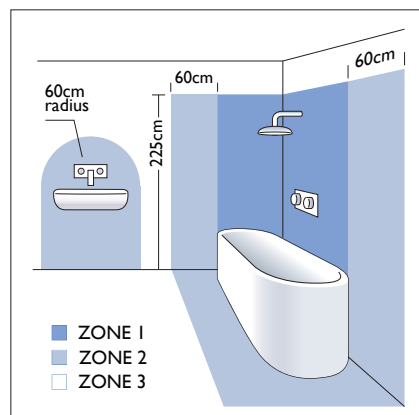

2 x 3w LED		incl.

3000K	Luxeon

LED Driver		incl.

Zone	3