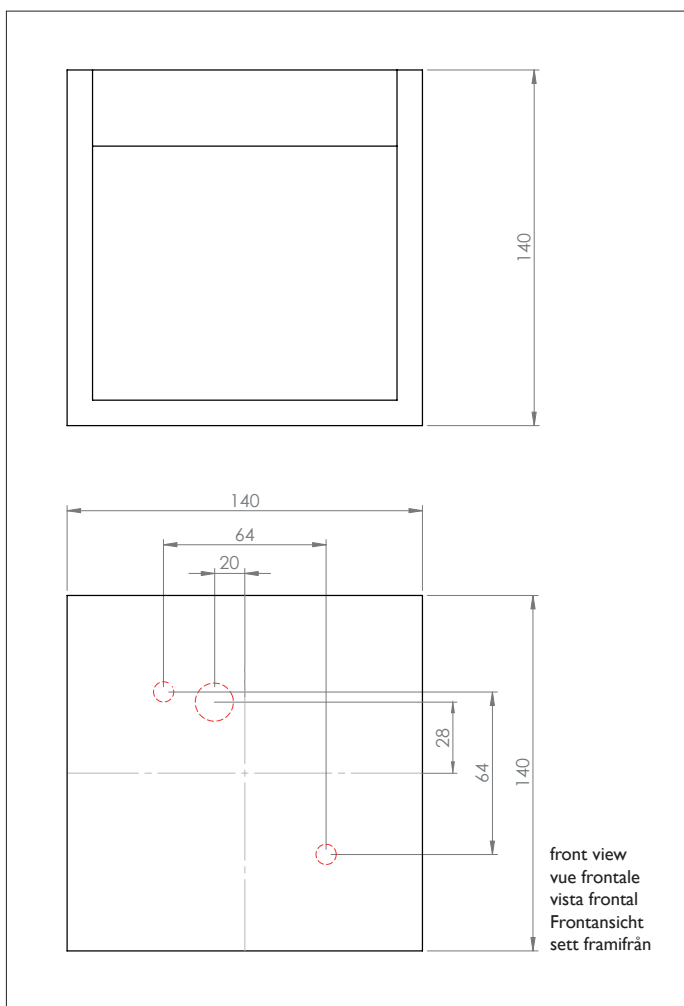

7152 Pienza LED

2 x 3w LED		incl.
------------	--	-------

3000K	Luxeon
-------	--------

LED Driver		incl.
------------	--	-------

Zone	3
------	----------

Astro Lighting Ltd.
G2 River Way, Harlow
CM20 2DP, Great Britain