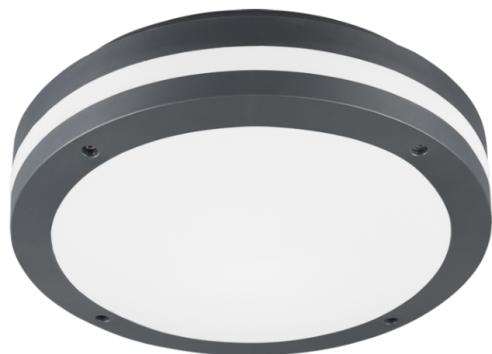

Ceiling lamp

PIAVE – 676960142

incl. 1x SMD, 12W · 1x 1000lm, 3000K

- **Motion sensor**
- **Not suitable for external dimmer**
- **Wall- & ceiling mounting**
- **IP54**

Material construction

Plastic · Anthracite

Product dimensions

Height: 9cm
Diameter: 30cm
Weight: 0,845kg

Technical data

Light source: SMD – LED (integrated)
Watt: 12W
Lumen: 1x 1000lm
Kelvin: 3000K
Color rendering (CRI): > 80 CRI
Lifetime: 20000H
Switching cycles: 15000x ON/OFF