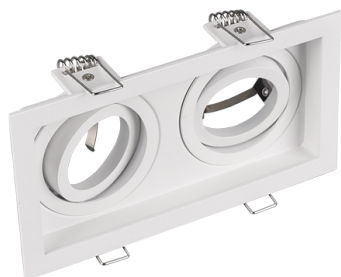

Recessed lighting

## **KENAI – 651600231**

excl. 2x GU10 · max. 15W

- **Sleuable**
- **Ceiling mounting**
- **IP20**
- **Lamp(s) not included**

### **Material construction**

Metal · White mat

### **Product dimensions**

Width: 17cm  
Height: 10cm  
Depth: 9cm  
mounting depth: 11cm  
ceiling cut-out: 16,5cm  
Weight: 0,275kg