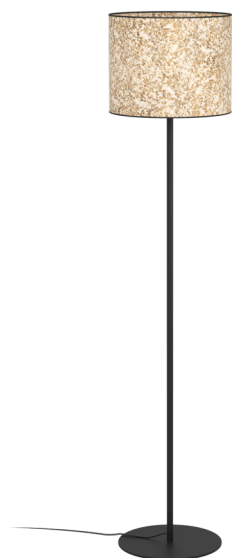

43939 BUTTERBURN

General Information

Material number	43939
Type	floor light
Product segment	Indoor
Theme	Vintage
FSC®	Dummy Eglo

Dimensions

Article Height (in mm)	1620
Article Diameter (in mm)	360
Net Weight (in kg)	4.11
Base Diameter (in mm)	320

Material & Colour

Enclosure Material	steel
Enclosure Colour	black
Cable Colour	black
Glass/Shade Material	fabric with birch leaves
Glass/Shade Colour	beige, green

Functionality

Switch Type	foot-switch
Battery	No