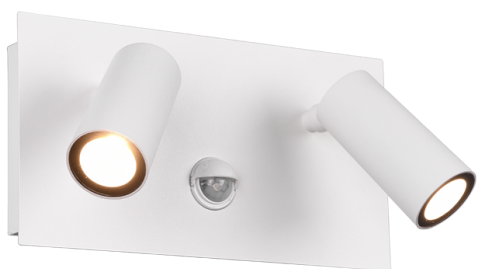

Wall lamp

TUNGA – 222969231

incl. 2x COB LED, 3,5W · 2x 420lm, 3000K

- **Motion sensor**
- **Wallmounting**
- **Not suitable for external dimmer**
- **IP54**

Material construction

Diecast aluminium · White mat

Product dimensions

Width: 23cm
Height: 12cm
Weight: 0,86kg

Technical data

Light source: COB – LED (integrated)
Watt: 3,5W
Lumen: 2x 420lm
Kelvin: 3000K
Color rendering (CRI): > 80 CRI
Lifetime: 25000H
Switching cycles: 15000x ON/OFF