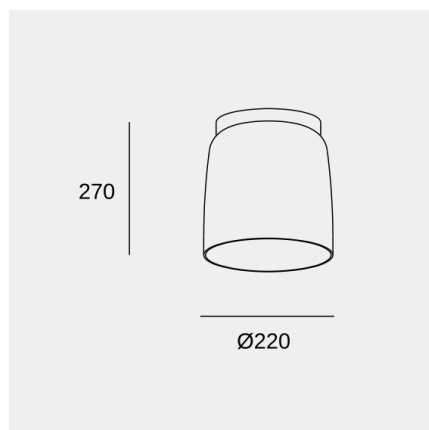

Levels 1 Body Ø220mm

Nahtrang Design

Ceiling fixture Levels 1 Body Ø220mm LED 28 SW 2700-3000-4000K PHASE CUT Black 1850lm

Technical features

Luminaire total power: 28W
 Real lumens: 1850 (3000K)
 Real lm/W: 66
 Correlated Colour Temperature (CCT): SW 2700-3000-4000K
 Lens / reflector angle: HORIZONTAL 101°
 Structure material: Steel
 Structure finish: Black
 Diffuser material: Glass
 Diffuser finish: Green
 Driver Brand: HEP
 Voltage / frequency: 220-240V/50-60Hz
 Dimming protocol: PHASE CUT
 Power Factor: NULL
 Useful life: 50,000h L80B20
 Warranty: 5 años
 Easily recyclable luminaire

Luminotechnic features

CRI: 90
 MacAdam steps: 3
 Photobiological risk: RG1

Lampholder	Quantity	Light source power (W)
LED	1	24.4W

Image may not match reference. LedsC4 reserves the right to amend any of the product's components. The data related to flux, power and colour temperature may be subject to changes made by the manufacturer.

Levels 1 Body Ø220mm

Nahtrang Design

Ceiling fixture Levels 1 Body Ø220mm LED 28 SW 2700-3000-4000K PHASE CUT Black 1850lm

Logistics

x 1

Net weight (kg): 2.3

Packaged weight (kg): 3.06

Packaging: 325mm x 330mm x
455mm