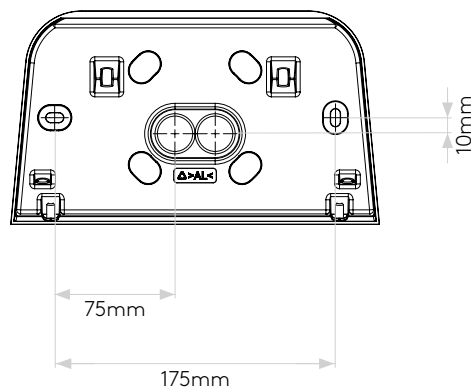

Please note that some dimensions may vary slightly due to manufacturing tolerances, this includes cable entry and fixing holes

Veillez noter que certaines dimensions peuvent varier légèrement en raison des tolérances de fabrication, y compris l'entrée de câble et les trous de fixation.

Bitte beachten Sie, dass die Maße Fertigungstoleranzen unterliegen und daher in geringem Umfang von der angegebenen Größe abweichen können. Dies gilt auch für Kabeleingänge und Befestigungslöcher.

Si prega notare che possono esserci piccole variazioni in alcune dimensioni dovute alle tolleranze di produzione, queste includono l'ingresso del cavo e i fori di fissaggio.