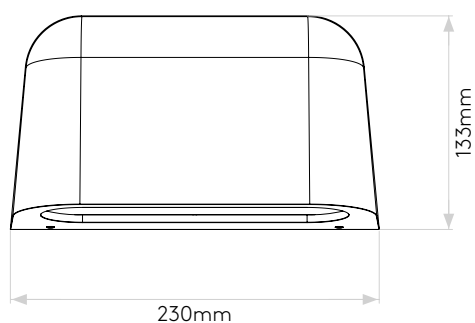

Please note that some dimensions may vary slightly due to manufacturing tolerances, this includes cable entry and fixing holes

Veillez noter que certaines dimensions peuvent varier légèrement en raison des tolérances de fabrication, y compris l'entrée de câble et les trous de fixation.

Bitte beachten Sie, dass die Maße Fertigungstoleranzen unterliegen und daher in geringem Umfang von der angegebenen Größe abweichen können. Dies gilt auch für Kabeleingänge und Befestigungslöcher.

Si prega notare che possono esserci piccole variazioni in alcune dimensioni dovute alle tolleranze di produzione, queste includono l'ingresso del cavo e i fori di fissaggio.