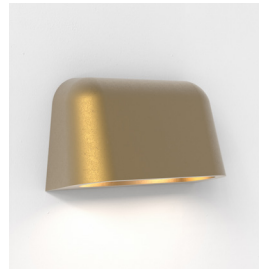

Mast Twin

astro

General

Location:	Exterior
Class:	CE (Class I)
Ip Rating:	IP44
Bathroom Zone:	Zone 2, 3
Driver Required:	No
Installation Orientation:	Wall Mount - Downlight
Main Material:	Metal - Aluminium
Dimensions (mm):	H: 133 W: 230 D: 85
Cut Out Hole :	-
Recess Depth (mm):	-
Fire Rating:	-
Cable Length (mm):	-
Gross Weight (kg):	1.1

Lamp

Light Source:	LED GU10
Wattage:	2 x 6W Max
Recommended Lamp:	6W Max LED GU10
Lamp Included:	No
Maximum Lamp Length (mm):	63.5
Luminous Flux (lm):	Lamp Dependent
Colour Temp (K):	Lamp Dependent
Cri (Ra):	Lamp Dependent
Macadam Ellipse:	Lamp Dependent
Tilt Adjustable Angle (°):	-
Rotation Adjustable Angle (°):	-
Lifetime (hrs):	Lamp Dependent
Beam Angle (°):	Lamp Dependent

Shade Included:	-
Shade/Diffuser Material:	Glass
Shade/Diffuser Finish:	Clear Glass
F Mark:	Suitable for mounting on flammable materials

CODE: 1317017
FINISH: ANTIQUE BRASS

CODE: 1317018
FINISH: TEXTURED BLACK