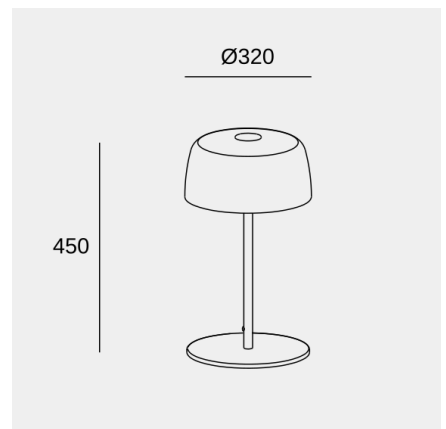

### Technical features

Luminaire total power: 14.7W  
 Real lumens: 971 (3000K)  
 Real lm/W: 66  
 Correlated Colour Temperature (CCT): SW 2700-3000-4000K  
 Lens / reflector angle: HORIZONTAL 102°  
 Structure material: Steel  
 Structure finish: Black  
 Diffuser material: Glass  
 Diffuser finish: Green  
 Driver Brand: MEAN WELL  
 Voltage / frequency: 100-240V/50-60Hz  
 Dimming protocol: 3 STEPS DIMMING  
 Power Factor: NULL  
 Useful life: 50,000h L80B20  
 Warranty: 5 años  
 Easily recyclable luminaire

### Luminotechnic features

CRI: 90  
 MacAdam steps: 3  
 Photobiological risk: RG1

Lampholder	Quantity	Light source power (W)
LED	1	11.8W

Image may not match reference. LedsC4 reserves the right to amend any of the product's components. The data related to flux, power and colour temperature may be subject to changes made by the manufacturer.

## Levels 1 Body Ø320mm

Nahtrang Design

Table lamp Levels 1 Body Ø320mm LED 14.7 SW 2700-3000-4000K 3 STEPS DIMMING Black 971lm