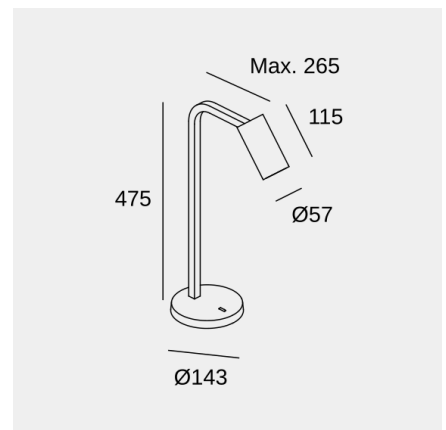

Simply

Josep Patsi

Table lamp Simply GU10 8 Black 317lm

Technical features

- Luminaire total power: 8W
- Lens / reflector angle: MEDIUM 35°
- Structure material: Aluminium, Steel
- Structure finish: Black
- Recommended light bulb: GU10
- Voltage / frequency: 100-240V/50-60Hz
- Warranty: 5 años
- Easily recyclable luminaire

Luminotechnic features

Lampholder	Quantity	Light source power (W)
GU10	1	Max. power 8W

Photometric test performed with a standard bulb

Image may not match reference. LedsC4 reserves the right to amend any of the product's components. The data related to flux, power and colour temperature may be subject to changes made by the manufacturer.

Simply

Josep Patsi

Table lamp Simply GU10 8 Black 317lm

Logistics

x 4

Net weight (kg): 2.4

Packaged weight (kg): 3.42

Packaging: 520mm x 280mm x
200mm

Simply

Josep Patsi

Table lamp Simply GU10 8 Black 317lm

Accessories included

Honeycomb panel

Image may not match reference. LedsC4 reserves the right to amend any of the product's components. The data related to flux, power and colour temperature may be subject to changes made by the manufacturer.