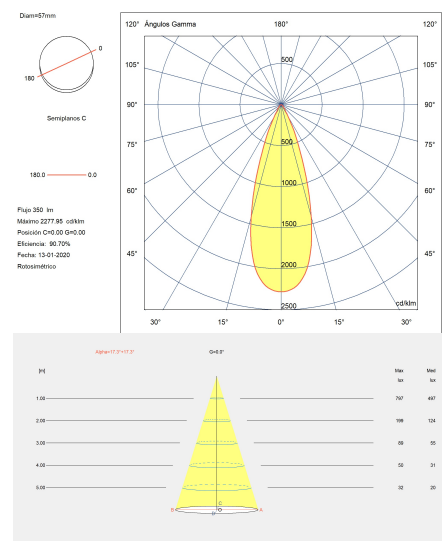

Simply

Josep Patsi

Table lamp Simply GU10 8 Black 317lm

Technical features

- Luminaire total power: 8W
- Lens / reflector angle: MEDIUM 35°
- Structure material: Aluminium, Steel
- Structure finish: Black
- Recommended light bulb: GU10
- Voltage / frequency: 100-240V/50-60Hz
- Warranty: 5 años
- Easily recyclable luminaire

Luminotechnic features

Lampholder	Quantity	Light source power (W)
GU10	1	Max. power 8W

Photometric test performed with a standard bulb

Image may not match reference. LedsC4 reserves the right to amend any of the product's components. The data related to flux, power and colour temperature may be subject to changes made by the manufacturer.