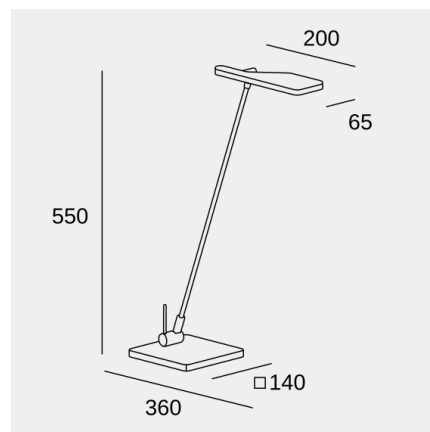

### Technical features

- Luminaire total power: 6.1W
- Real lumens: 301
- Real lm/W: 49
- Correlated Colour Temperature (CCT): LED warm-white 3000K
- Lens / reflector angle: FLOOD 96°
- Structure material: Aluminium, Steel
- Structure finish: Chrome
- Voltage / frequency: 100-240V/50-60Hz
- Dimming protocol: ON-OFF
- Power Factor: 0.80
- Useful life: 50,000h L80B20
- Warranty: 5 años
- Easily recyclable luminaire

### Luminotechnic features

- CRI: 90
- MacAdam steps: 3
- Photobiological risk: RG1
- UGR crosswise: 23.2
- UGR lengthwise: 21.9

Lampholder	Quantity	Light source power (W)
LED	1	4.8W

Image may not match reference. LedsC4 reserves the right to amend any of the product's components. The data related to flux, power and colour temperature may be subject to changes made by the manufacturer.

### Logistics

x 6

Net weight (kg): 1.95

Packaged weight (kg): 2.83

Packaging: 615mm x 225mm x 95mm

Image may not match reference. LedsC4 reserves the right to amend any of the product's components. The data related to flux, power and colour temperature may be subject to changes made by the manufacturer.