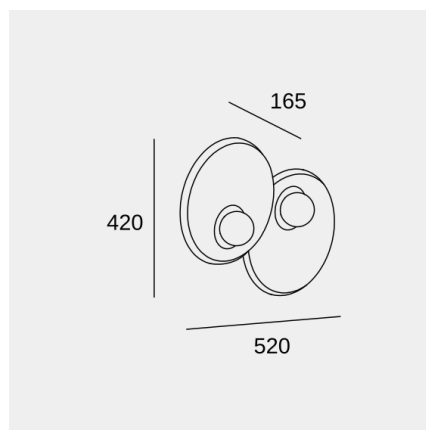

Trip Double ø300mm / ø300mm

Nahtrang Design

Wall fixture Trip Double ø300mm / ø300mm E14 18 White

Technical features

Luminaire total power: 18W

Structure material: Aluminium, Steel

Structure finish: White

Diffuser material: Glass

Diffuser finish: Opal

Max. size of light bulb: 90/50 mm

Recommended light bulb: E14

Voltage / frequency: 100-240V/50-60Hz

Warranty: 5 años

Easily recyclable luminaire

Luminotechnic features

Lampholder	Quantity	Light source power (W)
E14	2	Max. power 9W

Trip Double \varnothing 300mm / \varnothing 300mm

Nahtrang Design

Wall fixture Trip Double \varnothing 300mm / \varnothing 300mm E14 18 White

Logistics

x 1

Net weight (kg): 0.88

Packaged weight (kg): 2.45

Packaging: 360mm x 370mm x
180mm