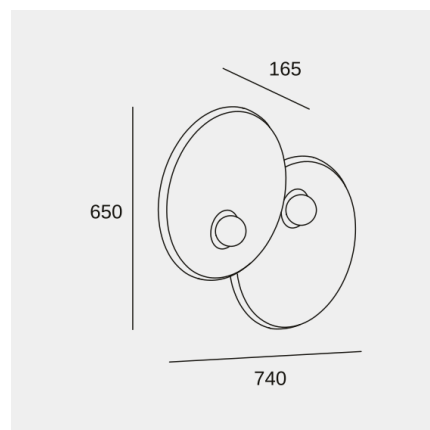

Trip Double \varnothing 460mm / \varnothing 460mm

Nahtrang Design

Wall fixture Trip Double \varnothing 460mm / \varnothing 460mm E14 18 White

Technical features

Luminaire total power: 18W

Structure material: Aluminium, Steel

Structure finish: White

Diffuser material: Glass

Diffuser finish: Opal

Max. size of light bulb: 90/50 mm

Recommended light bulb: E14

Voltage / frequency: 100-240V/50-60Hz

Warranty: 5 años

Easily recyclable luminaire

Luminotechnic features

Lampholder	Quantity	Light source power (W)
E14	2	Max. power 9W

Image may not match reference. LedsC4 reserves the right to amend any of the product's components. The data related to flux, power and colour temperature may be subject to changes made by the manufacturer.

Trip Double \varnothing 460mm / \varnothing 460mm

Nahtrang Design

Wall fixture Trip Double \varnothing 460mm / \varnothing 460mm E14 18 White

Logistics

x 1

Net weight (kg): 2.29

Packaged weight (kg): 5.37

Packaging: 520mm x 530mm x
290mm