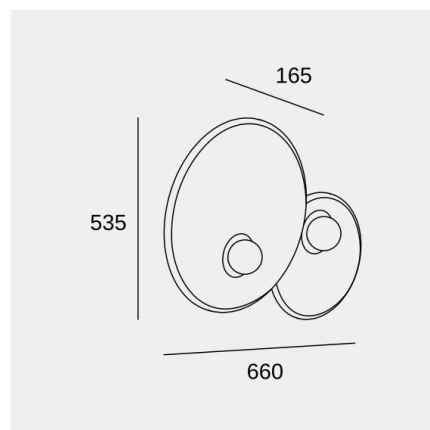

Trip Double ø460mm / ø300mm

Nahtrang Design

Wall fixture Trip Double ø460mm / ø300mm E14 18 White

Technical features

Luminaire total power: 18W

Structure material: Aluminium, Steel

Structure finish: White

Diffuser material: Glass

Diffuser finish: Opal

Max. size of light bulb: 90/50 mm

Recommended light bulb: E14

Voltage / frequency: 100-240V/50-60Hz

Warranty: 5 años

Easily recyclable luminaire

Luminotechnic features

Lampholder	Quantity	Light source power (W)
E14	2	Max. power 9W

Trip Double \varnothing 460mm / \varnothing 300mm

Nahtrang Design

Wall fixture Trip Double \varnothing 460mm / \varnothing 300mm E14 18 White

Logistics

x 1

Net weight (kg): 1.59

Packaged weight (kg): 4.21

Packaging: 520mm x 530mm x
290mm