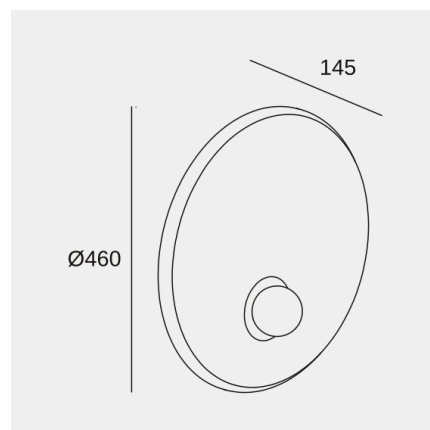

Trip Ø460mm

Nahtrang Design

Wall fixture Trip ø460mm E14 9 White

Technical features

Luminaire total power: 9W

Structure material: Aluminium, Steel

Structure finish: White

Diffuser material: Glass

Diffuser finish: Opal

Max. size of light bulb: 90/50 mm

Recommended light bulb: E14

Voltage / frequency: 100-240V/50-60Hz

Warranty: 5 años

Easily recyclable luminaire

Luminotechnic features

Lampholder	Quantity	Light source power (W)
E14	1	Max. power 9W

Trip Ø460mm

Nahtrang Design

Wall fixture Trip Ø460mm E14 9 White

Logistics

x 1

Net weight (kg): 1.1

Packaged weight (kg): 3.24

Packaging: 520mm x 530mm x
290mm