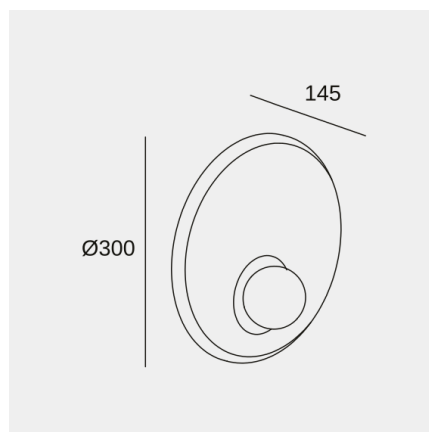

Trip Ø300mm

Nahtrang Design

Wall fixture Trip ø300mm E14 9 White

Technical features

Luminaire total power: 9W

Structure material: Aluminium, Steel

Structure finish: White

Diffuser material: Glass

Diffuser finish: Opal

Max. size of light bulb: 90/50 mm

Recommended light bulb: E14

Voltage / frequency: 100-240V/50-60Hz

Warranty: 5 años

Easily recyclable luminaire

Luminotechnic features

Lampholder	Quantity	Light source power (W)
E14	1	Max. power 9W

Trip ø300mm

Nahtrang Design

Wall fixture Trip ø300mm E14 9 White

Logistics

x 1

Net weight (kg): 0.7

Packaged weight (kg): 1.78

Packaging: 360mm x 370mm x
180mm