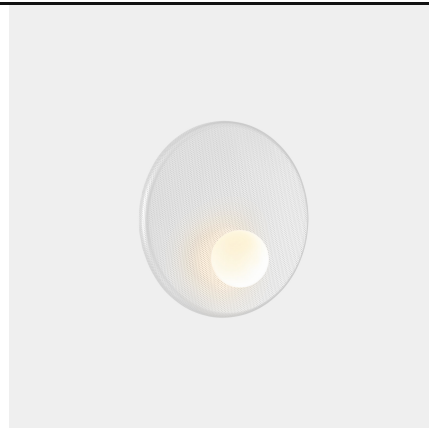

Trip Ø300mm

Nahtrang Design

Wall fixture Trip ø300mm E14 9 White

Technical features

Luminaire total power: 9W

Structure material: Aluminium, Steel

Structure finish: White

Diffuser material: Glass

Diffuser finish: Opal

Max. size of light bulb: 90/50 mm

Recommended light bulb: E14

Voltage / frequency: 100-240V/50-60Hz

Warranty: 5 años

Easily recyclable luminaire

Luminotechnic features

Lampholder	Quantity	Light source power (W)
E14	1	Max. power 9W