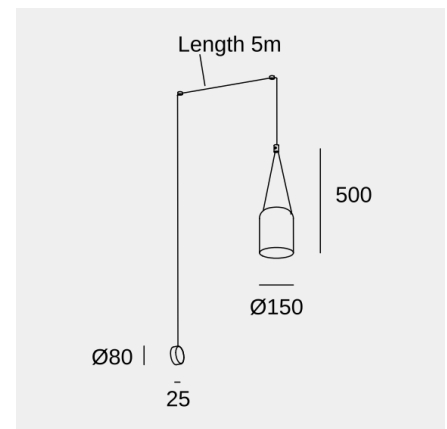

Attic Rectangular Shape

Nahtrang Design

Wall fixture Attic Rectangular Shape E27 15 Black 768lm

Technical features

Luminaire total power: 15W

Lens / reflector angle: HORIZONTAL 115°

Structure material: Aluminium

Structure finish: Black

Max. size of light bulb: 120/100 mm

Recommended light bulb: E27

Voltage / frequency: 100-240V/50-60Hz

Warranty: 5 años

Easily recyclable luminaire

Luminotechnic features

Lampholder	Quantity	Light source power (W)	Correlated Colour Temperature (CCT)
E27	1	Max. power 15W	-